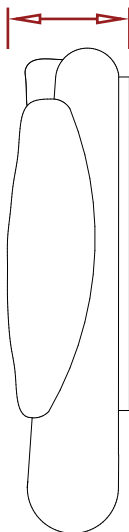

514 mm

898 mm

225 mm

Video

| | |
|---------------------|--|
| | High Definition |
| Resolution | 1920 x 1080 |
| Frame Rate | 30 fps |
| Default File Format | MP4 |
| Additional Formats | AVI, WMV, FLV, QuickTime, WebM, Ogg (on request) |

Audio

| | |
|-------------|--|
| Microphones | 1x Internal Microphone 1x External Microphone Socket via XLR (optional Phantom Power) |
| Speaker | 1x Built-in Speaker |

Hardware

| | |
|------------------|---|
| Internal Storage | 970GB Storage on removable USB3 / SATA Drive |
| Screen | 19" Portrait LCD Touch Screen |
| Connectivity | 2x Gigabit RJ45 Network Connections 1x Wireless N 150 Mbps Adapter 1x External USB Port |
| Lighting | Integrated LED light ring |

Software

| | |
|------------------|--|
| Operating System | Windows 7 Pro (64 Bit) |
| Software | VideoBooth 3 Software with interface builder and easily customisable screen flow, graphics, audio, video and data entry options. |
| Result Delivery | Export to USB Drive, FTP to server or copy over local network. |

Specifications

| | | |
|--------|--|---|
| Height | 898 mm | 35 ²³ / ₆₄ inches |
| Width | 514 mm | 20 ¹⁵ / ₆₄ inches |
| Depth | 225 mm | 08 ⁵ / ₆₄ inches |
| Weight | 40 kg (assembled) | 88 lb |
| | 34, 06 kg (top, bracket) | 75, 13 lb |
| Power | IEC Socket with regional mains cable included. Approximately 109W Consumption (@ at 220V) | |