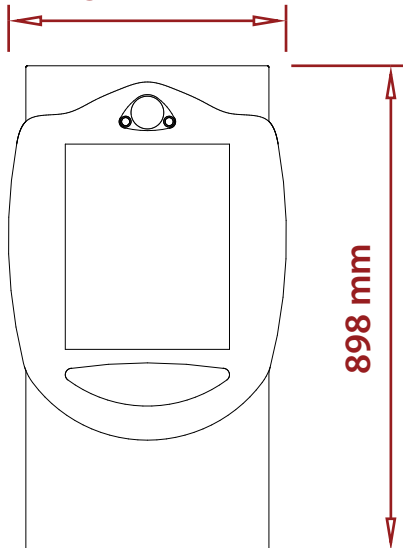

514 mm

898 mm

225 mm

Video

| | |
|---------------------|--|
| | High Definition |
| Resolution | 1920 x 1080 |
| Frame Rate | 30 fps |
| Default File Format | MP4 |
| Additional Formats | AVI, WMV, FLV, QuickTime, WebM, Ogg (on request) |

Audio

| | |
|-------------|--|
| Microphones | 1x Internal Microphone 1x External Microphone Socket via XLR (optional Phantom Power) |
| Speaker | 1x Built-in Speaker |

Hardware

| | |
|------------------|---|
| Internal Storage | 970GB Storage on removable USB3 / SATA Drive |
| Screen | 19" Portrait LCD Touch Screen |
| Connectivity | 2x Gigabit RJ45 Network Connections 1x Wireless N 150 Mbps Adapter 1x External USB Port |
| Lighting | Integrated LED light ring |

Specifications

| | | |
|--------|--|---|
| Height | 898 mm | 35 ²³ / ₆₄ inches |
| Width | 514 mm | 20 ¹⁵ / ₆₄ inches |
| Depth | 225 mm | 08 ⁵ / ₆₄ inches |
| Weight | 40 kg (assembled) | 88 lb |
| | 34, 06 kg (top, bracket) | 75, 13 lb |
| Power | IEC Socket with regional mains cable included. Approximately 109W Consumption (@ at 220V) | |