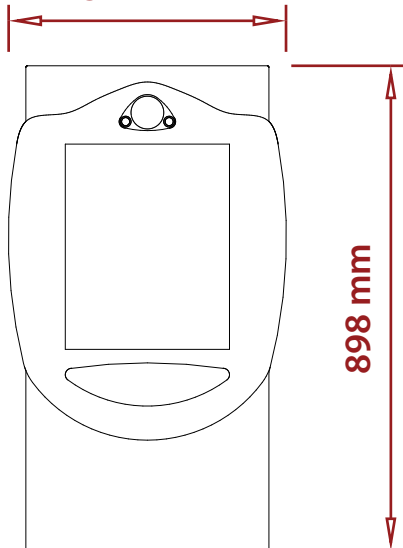

514 mm

898 mm

225 mm

### Video

	<b>High Definition</b>
Resolution	1920 x 1080
Frame Rate	30 fps
Default File Format	MP4
Additional Formats	AVI, WMV, FLV, QuickTime, WebM, Ogg (on request)

### Hardware

Internal Storage	512GB Storage on removable USB3 / SATA Drive
Screen	19" Portrait LCD Touch Screen
Connectivity	2x Gigabit RJ45 Network Connections 1x Wireless N 150 Mbps Adapter 1x External USB Port
Lighting	Integrated LED light ring

### Specifications

Height	898 mm	35 <sup>23</sup> / <sub>64</sub> inches
Width	514 mm	20 <sup>15</sup> / <sub>64</sub> inches
Depth	225 mm	08 <sup>5</sup> / <sub>64</sub> inches
Weight	40 kg (assembled)	88 lb
	34, 06 kg (top, bracket)	75, 13 lb
Power	IEC Socket with regional mains cable included. Approximately 109W Consumption (@ at 220V)	