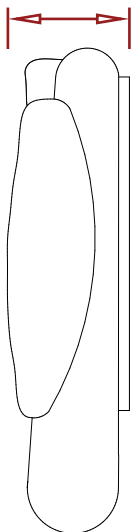

514 mm

898 mm

225 mm

### Video

	<b>High Definition</b>
Resolution	1920 x 1080
Frame Rate	30 fps
Default File Format	MP4
Additional Formats	AVI, WMV, FLV, QuickTime, WebM, Ogg (on request)

### Hardware

Internal Storage	512GB Storage on removable USB3 / SATA Drive
Screen	19" Portrait LCD Touch Screen
Connectivity	2x Gigabit RJ45 Network Connections 1x Wireless N 150 Mbps Adapter 1x External USB Port
Lighting	Integrated LED light ring

### Specifications

Height	898 mm	35 <sup>23</sup> / <sub>64</sub> inches
Width	514 mm	20 <sup>15</sup> / <sub>64</sub> inches
Depth	225 mm	08 <sup>5</sup> / <sub>64</sub> inches
Weight	40 kg (assembled)	88 lb
	34, 06 kg (top, bracket)	75, 13 lb
Power	IEC Socket with regional mains cable included. Approximately 109W Consumption (@ at 220V)	