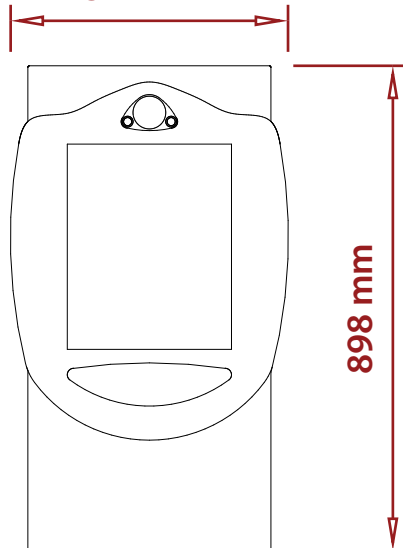

514 mm

898 mm

225 mm

Video

	PAL	NTSC
Resolution	720 x 576	720 x 480
Frame Rate	25 fps	29.97 fps
Default File Format	AVI	AVI
Additional Formats	MP4, WMV, FLV, QuickTime, WebM, Ogg (on request)	

Audio

Microphones	1x Internal Microphone 1x External Microphone via XLR Socket (optional Phantom Power)
Speaker	1x Built-in Speaker

Hardware

Internal Storage	970GB Storage (Internal HDD)
Screen	19" Portrait LCD Touch Screen
Connectivity	2x Gigabit RJ45 Network Connections 1x Wireless N 150 Mbps Adapter 1x External USB Port
Lighting	Integrated LED light ring

Specifications

Height	898 mm	35 ²³ / ₆₄ inches
Width	514 mm	20 ¹⁵ / ₆₄ inches
Depth	225 mm	08 ⁵ / ₆₄ inches
Weight	40 kg (assembled)	88 lb
	34, 06 kg (top, bracket)	75, 13 lb
Power	IEC Socket with regional mains cable included. Approximately 109W Consumption (@ at 220V)	