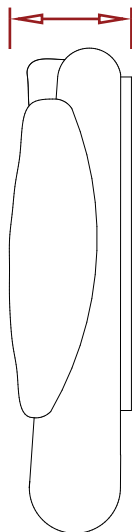

514 mm

898 mm

225 mm

Video

	PAL	NTSC
Resolution	720 x 576	720 x 480
Frame Rate	25 fps	29.97 fps
Default File Format	AVI	AVI
Additional Formats	MP4, WMV, FLV, QuickTime, WebM, Ogg (on request)	

Audio

Microphones	1x Internal Microphone 1x External Microphone via XLR Socket (optional Phantom Power)
Speaker	1x Built-in Speaker

Hardware

Internal Storage	970GB Storage (Internal HDD)
Screen	19" Portrait LCD Touch Screen
Connectivity	2x Gigabit RJ45 Network Connections 1x Wireless N 150 Mbps Adapter 1x External USB Port
Lighting	Integrated LED light ring

Specifications

Height	898 mm	35 ²³ / ₆₄ inches
Width	514 mm	20 ¹⁵ / ₆₄ inches
Depth	225 mm	08 ⁵ / ₆₄ inches
Weight	40 kg (assembled)	88 lb
	34, 06 kg (top, bracket)	75, 13 lb
Power	IEC Socket with regional mains cable included. Approximately 109W Consumption (@ at 220V)	

Optional Accessories

Transit Cases	Wheeled transit cases, International Shipping Case, Wooden Shipping Crate.
Accessories	Lighting Controller (0-10v or DMX), Wide Angle Lens, Contact Closure Input / Output Control, Chromakey Backdrop.